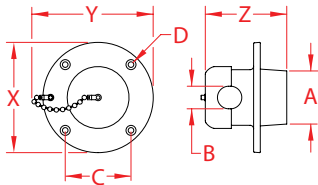

## CHROME PLATED BRASS

Import

Precision  
Cast

ITEM	A (size)	B	C	D	FASTENER	X (height)	Y (length)	Z (width)	WT (lb)	PACKAGING TYPE	EACH (qty)	INNER (qty)	CARTON (qty)	UPC
C3808-0001	1.75"	0.74"	2.32"	0.20"	#10 Screws	4.00"	4.12"	2.94"	1.26	POLYBAG	1	1	24	791506380818

**NOTE:**

**PRECISION CAST. USE 3/16" SCREWS. SAFETY CHAIN ATTACHED SO TOP IS NOT LOST.**

**ALL DIMENSIONS ARE NOMINAL (+/- 3%) AND ARE SUBJECT TO CHANGE WITHOUT NOTICE.**